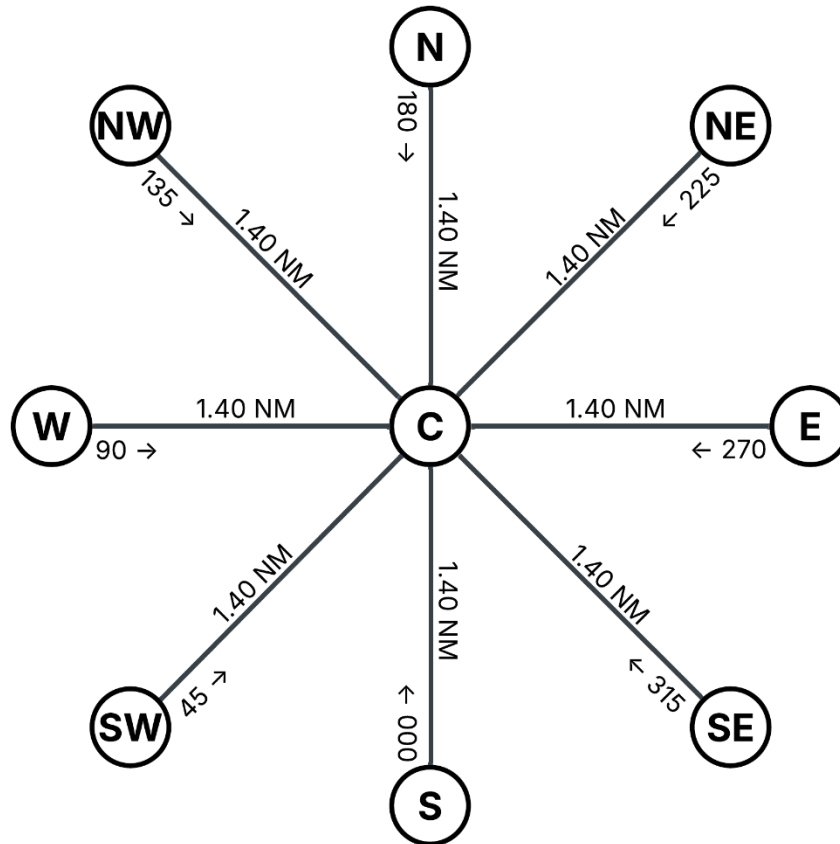

# NCYC Fixed Race Marks

NCYC Fixed Race Mark Coordinates

Mark	Degrees and Decimal Minutes		Decimal Degree	
	N	W	N	W
C	41°49.457	83°21.850	41.824283	83.364167
N	41°50.870	83°21.840	41.847833	83.364000
NE	41°50.454	83°20.516	41.840900	83.341933
E	41°49.457	83°19.960	41.824283	83.332667
SE	41°48.459	83°20.517	41.807650	83.341950
S	41°48.050	83°21.850	41.800833	83.364167
SW	41°48.459	83°23.183	41.807650	83.386383
W	41°49.457	83°23.722	41.824283	83.395367
NW	41°50.454	83°23.184	41.840900	83.386400